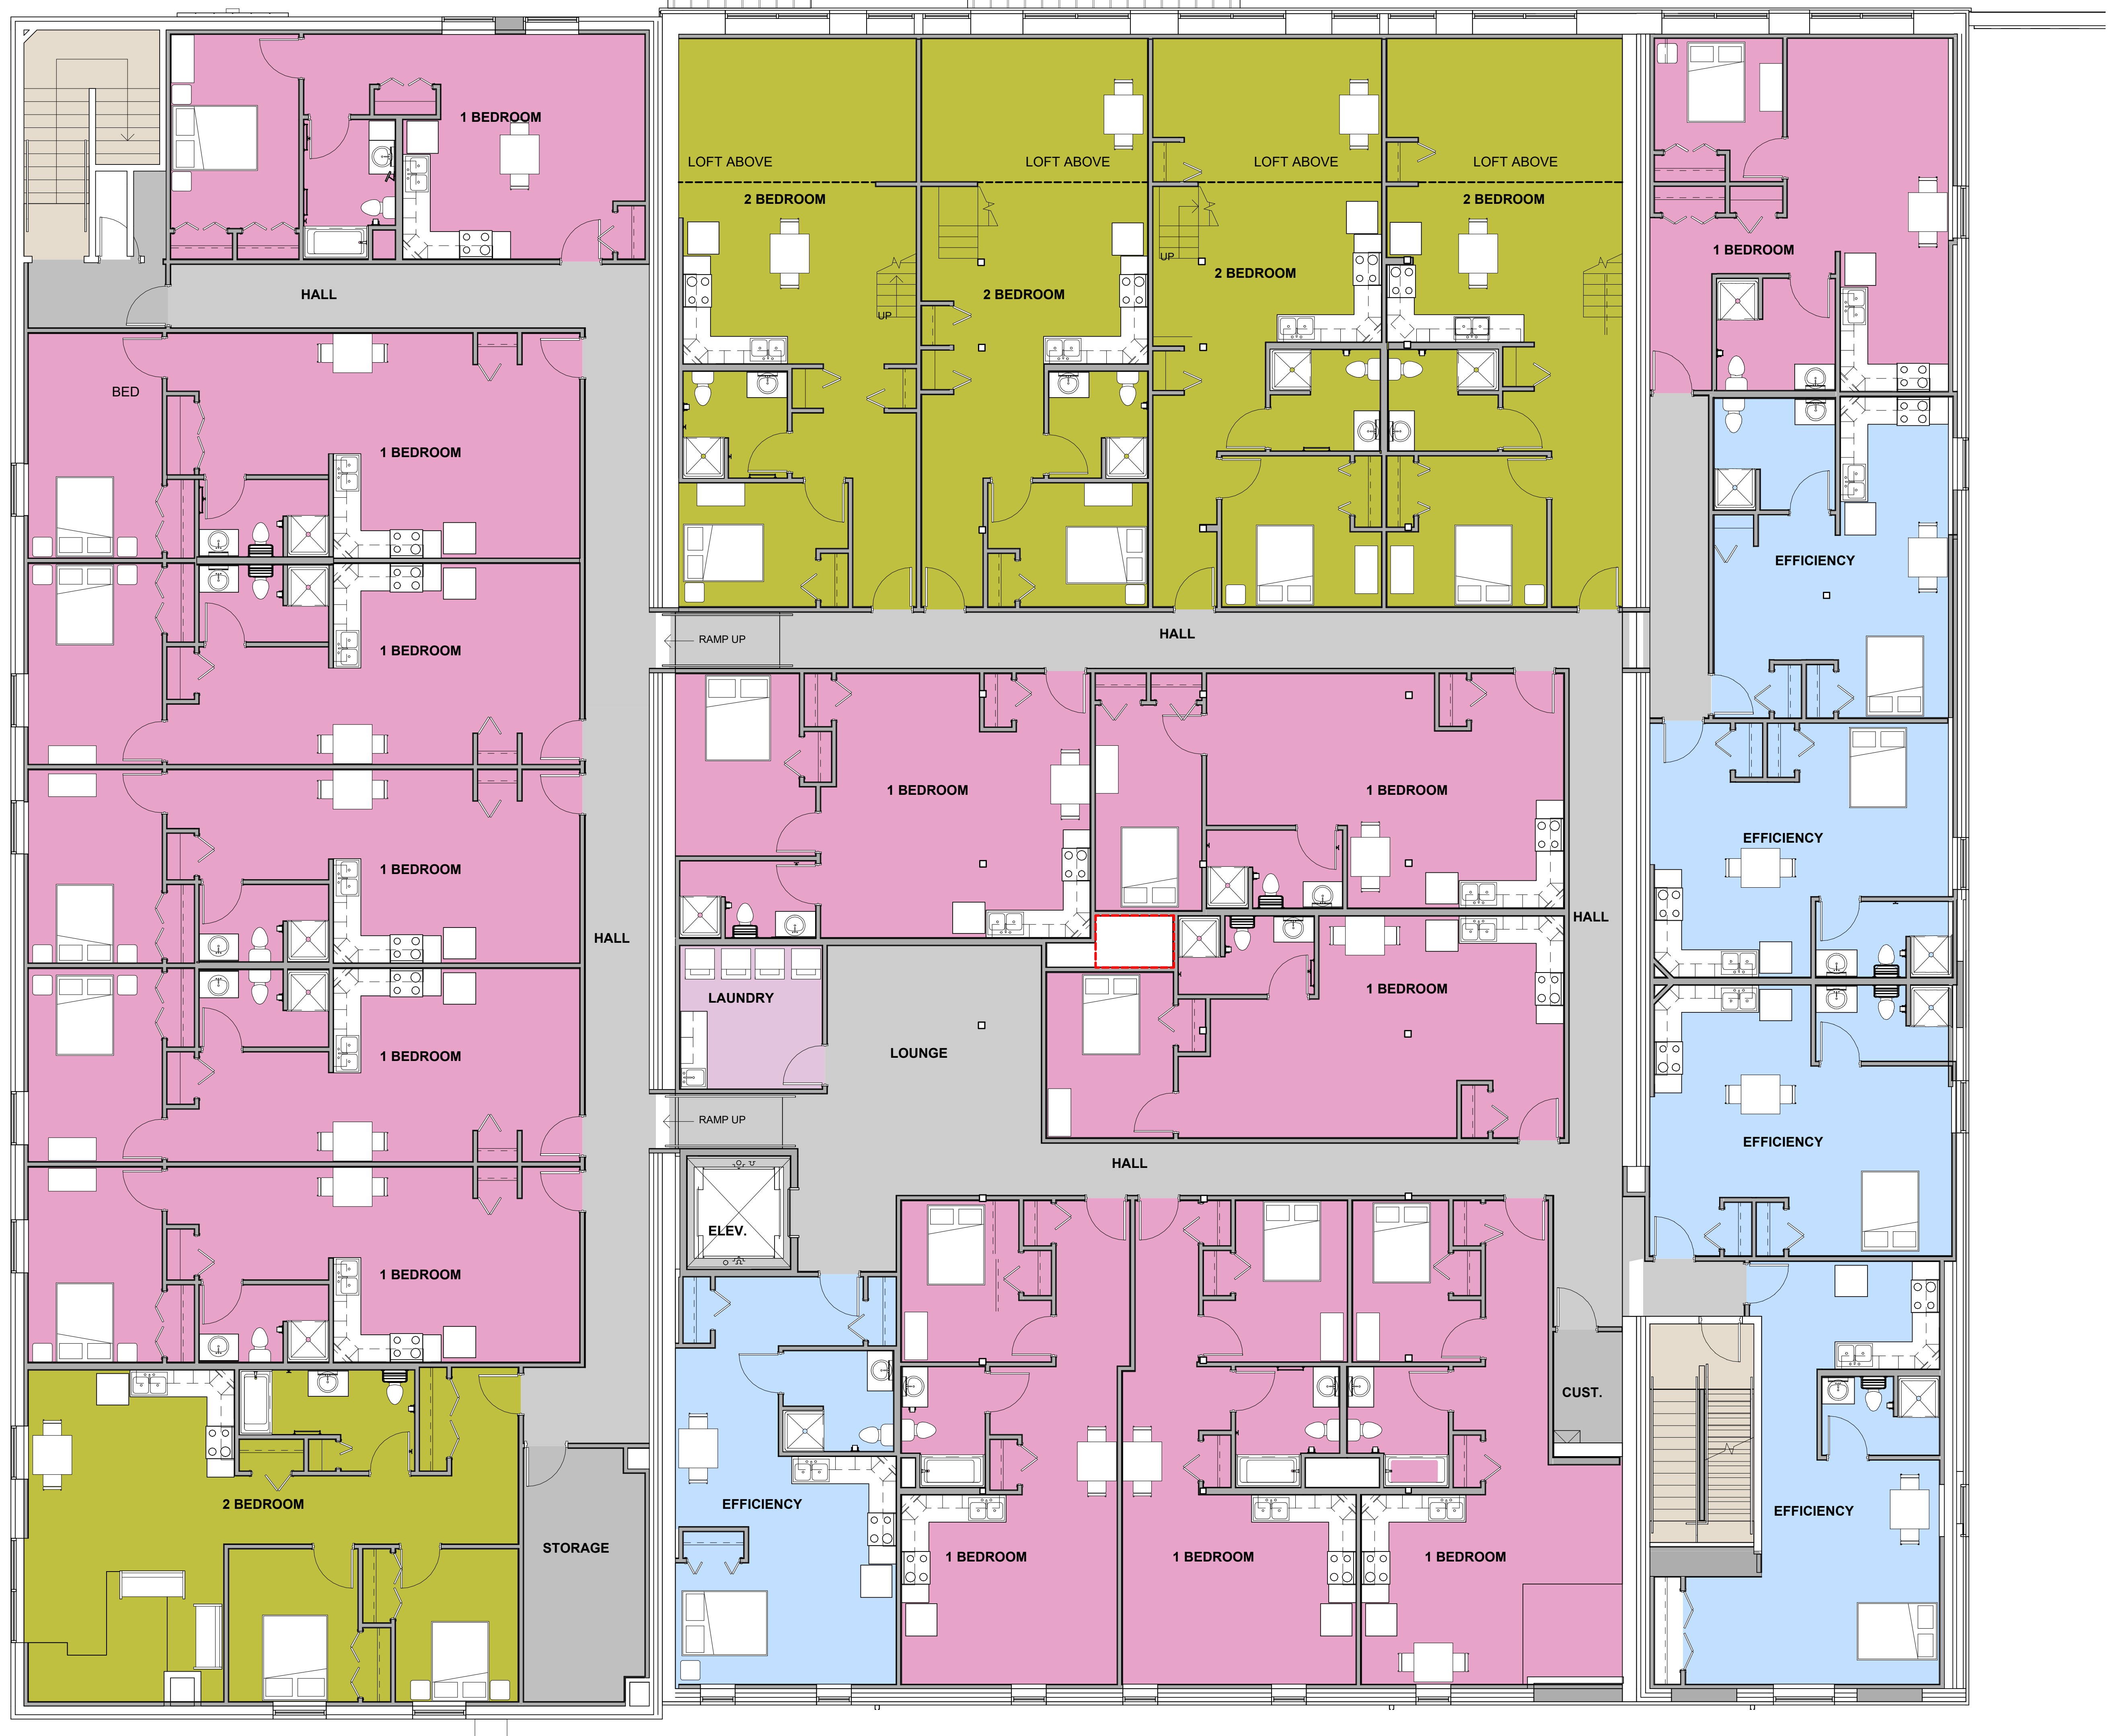

Montana Rescue
Mission

Mission
Apartments

SOUTH 29TH STREET

SOUTH 28TH STREET

1ST AVE SOUTH

LIVES • CHANGE • HERE

UNIFIED CAMPUS

Site Overview

LIVES • CHANGE • HERE

UNIFIED CAMPUS Main Floor

LIVES • CHANGE • HERE

UNIFIED CAMPUS Upper Floor

LIVES • CHANGE • HERE

UNIFIED CAMPUS Lower Floor

ALTERNATE #2:
TEACH KITCHEN

LIVES • CHANGE • HERE

UNIFIED CAMPUS Life Change Center